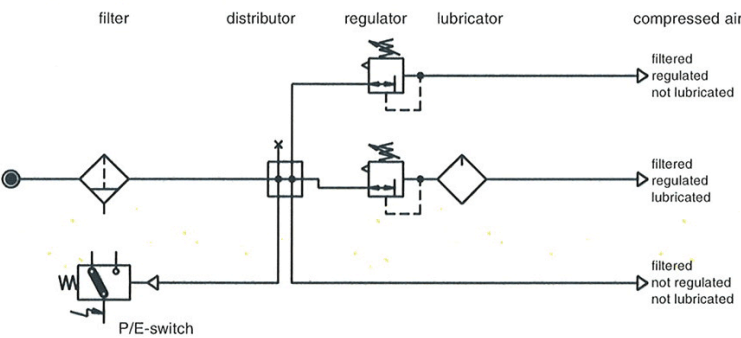

dimensions (mm)

various application

various application

accessories

Pressure switch

type: PE 10
