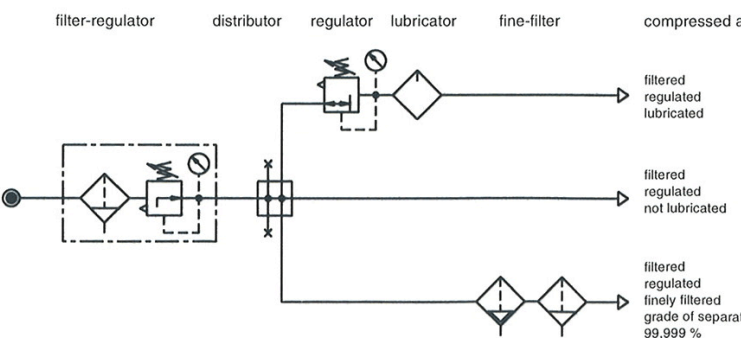

dimensions (mm)

various application

various application

accessories

Pressure switch

type: PE 10
