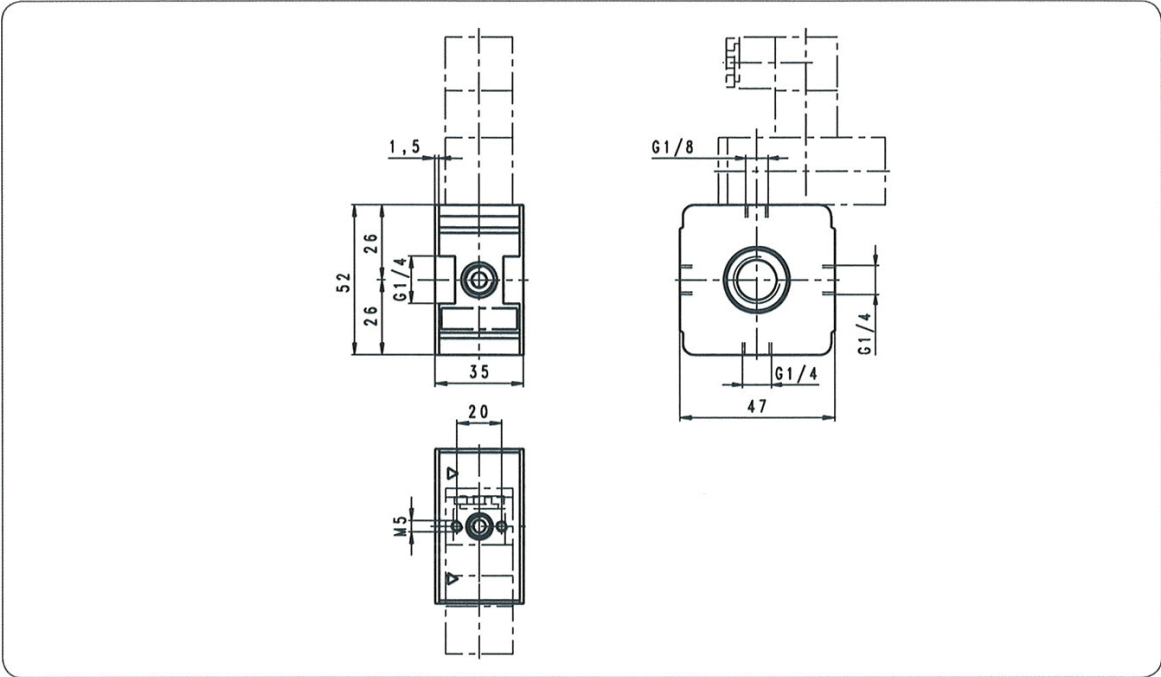

dimensions (mm)

various application

various application

accessories

Pressure switch

type: PE 10
